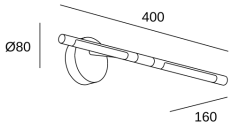

Siena LED

05-8390-E4-M1

Wall fixture Siena LED LED 3.1W 3000K Patina 207lm