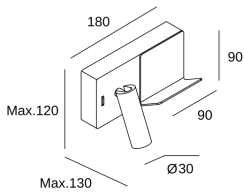

05-8329-14-81

Reading lights E-lamp Mini LED 2.1W 2700K White 137lm