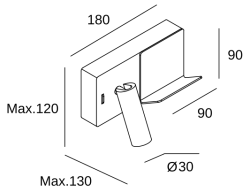

05-8329-05-DN

Reading lights E-lamp Mini LED 2.1W 2700K Black 137lm