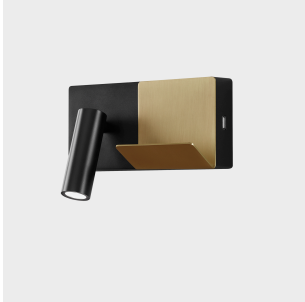

E-lamp Mini

Francesc Vilaró

05-8329-05-DN

Reading lights E-lamp Mini LED 2.1W 2700K Black 137lm

TECHNICAL FEATURES

Power (W) : 2.1W

Total power consumption of light (W) : 3.2W

Real lumens : 137

Real lm/W : 43

Correlated Colour Temperature (CCT) : LED warm-white 2700K

Dimming protocol : ON-OFF

Lens / reflector angle : MEDIUM 31°

UGR : <= 16

Structure material : Aluminium

Structure finish : Black

Driver Brand : HEP