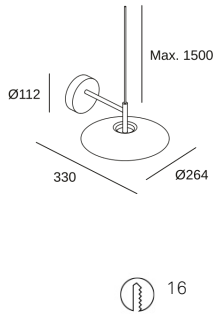

H

Benedito Design

05-7742-DN-DN

Wall fixture H LED LED 14.9;NAW 2700K Matte gold 570lm

TECHNICAL FEATURES

Power (W)-1 : 14.9W

Power (W)-2 : -

Total power consumption of light (W) : 17W

Real lumens : 570

Real lm/W : 34

Correlated Colour Temperature (CCT) : LED warm-white 2700K

Dimming protocol : ON-OFF

Lens / reflector angle : FLOOD 73°

Structure material : Steel

Structure finish : Matte gold

Diffuser material : Acrylic

Diffuser finish : Sandblasted

Driver Brand : HEP

Voltage / frequency : 100-277V/50-60Hz

Power Factor : 0.90

Useful life : 50.000h L80B20

Warranty : 5 Years

LUMINOTECHNIC FEATURES

Light source: LED SAMSUNG

CRI: 90

MacAdam steps: 3

Photobiological risk: RG0

Light source: LED SAMSUNG

CRI: 90

MacAdam steps: 3

Photobiological risk: RG0