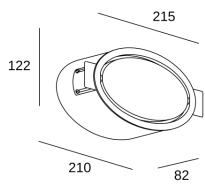

Ely Recessed

Luca Turrini

05-7564-14-M1

Wall fixture Ely Recessed LED 8.4W 3000K White 485lm

TECHNICAL FEATURES

Power (W) : 8.4W

Total power consumption of light (W) : 9.8W

Real lumens : 485

Real lm/W : 49

Correlated Colour Temperature (CCT) : LED warm-white 3000K

Dimming protocol : ON-OFF

Lens / reflector angle : HORIZONTAL 114°

Structure material : Aluminium, Steel

Structure finish : White

Diffuser material : Plastic

Net weight (kg): 1.35

Packaged weight (kg): 1.89

Packaging: 310mm x 180mm x 145mm