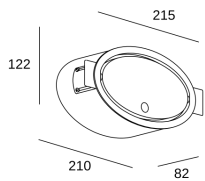

Ely Recessed With Touch

Luca Turrini

05-7563-14-M1

Wall fixture Ely Recessed With Touch LED 8.4W 3000K White 485lm

TECHNICAL FEATURES

Power (W) : 8.4W

Total power consumption of light (W) : 11W

Real lumens : 485

Real lm/W : 44

Correlated Colour Temperature (CCT) : LED warm-white 3000K

Dimming protocol : TOUCH DIMMING

Lens / reflector angle : HORIZONTAL 114°

Structure material : Aluminium, Steel

Structure finish : White

Net weight (kg): 1.39

Packaged weight (kg): 1.92

Packaging: 310mm x 180mm x 145mm

4 Un