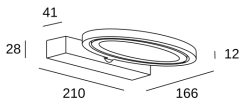

LUMINOTECHNICAL FEATURES

Light source: LED SAMSUNG

CRI: 90

MacAdam steps: 3

Photobiological risk: RG0

VENTILATION FEATURES

Power used: 12.8W

Service value measurement standard: EN 60879:2019

LOGISTICS

Net weight (kg): 0.65

Packaged weight (kg): 1.09

Packaging: 290mm x 250mm x 105mm