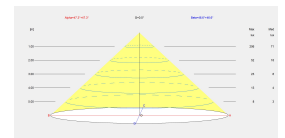

VENTILATION FEATURES

Power used: 11.2W

Service value measurement standard: EN 60879:2019

LOGISTICS

Net weight (kg): 2.47

Packaged weight (kg): 5

Packaging: 1425mm x 190mm x 170mm