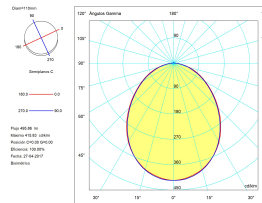

VENTILATION FEATURES

Power used: 11.2W

Service value measurement standard: EN 60879:2019

LOGISTICS

Net weight (kg): 2.47

Packaged weight (kg): 5

Packaging: 1425mm x 190mm x 170mm