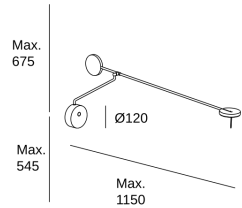

Invisible

Francesc Vilaró

05-7385-05-05

Wall fixture Invisible LED 9W 2700K Black 496lm

TECHNICAL FEATURES

Power (W) : 9W

Total power consumption of light (W) : 11.2W

Real lumens : 496

Real lm/W : 44

Correlated Colour Temperature (CCT) : LED warm-white 2700K

Dimming protocol : TOUCH DIMMING

Lens / reflector angle : FLOOD 94°

Structure material : Aluminium, Steel

Structure finish : Black

Diffuser material : Methacrylate

Packaged weight (kg): 5

Packaging: 1425mm x 190mm x 170mm