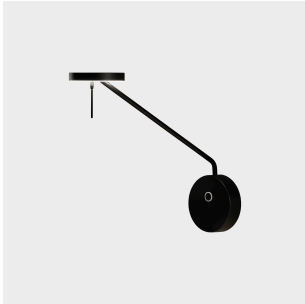

Invisible Reader Large 05-7383-05-05

Francesc Vilaró

Reading lights Invisible Reader Large LED 9W 2700K Black 496lm

TECHNICAL FEATURES

Power (W) : 9W

Driver Brand : MEANWELL

Total power consumption of light (W) : 11.2W

Lens / reflector angle : FLOOD 94°

Structure material : Steel, Aluminium

Structure finish : Black

Diffuser material : Methacrylate

Diffuser finish : Tinted

LUMINOTECHNIC FEATURES

Light source: LED

CRI: 90