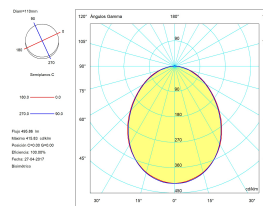

LUMINOTECHNIC FEATURES

Light source: LED

CRI: 90

MacAdam steps: 3

Photobiological risk: RG0

VENTILATION FEATURES

Power used: 11.2W

Service value measurement standard: EN 60879:2019

LOGISTICS

Net weight (kg): 0.97

Packaged weight (kg): 1.77