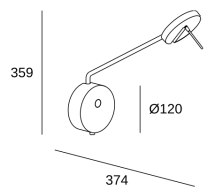

Invisible Reader Large 05-7383-05-05

Francesc Vilaró

Reading lights Invisible Reader Large LED 9W 2700K Black 496lm

TECHNICAL FEATURES

Power (W) : 9W

Driver Brand : MEANWELL

Total power consumption of light (W) : 11.2W

Lens / reflector angle : FLOOD 94°

Structure material : Steel, Aluminium

Structure finish : Black

Diffuser material : Methacrylate

Diffuser finish : Tinted

LUMINOTECHNIC FEATURES

Light source: LED

CRI: 90