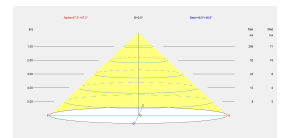

LUMINOTECHNIC FEATURES

Light source: LED

CRI: 90

MacAdam steps: 3

Photobiological risk: RG0

VENTILATION FEATURES

Power used: 11.2W

Service value measurement standard: EN 60879:2019

LOGISTICS

Net weight (kg): 0.97

Packaged weight (kg): 1.77