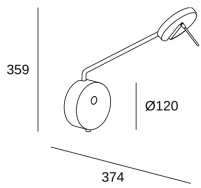

Invisible Reader Large 05-7381-05-05

Francesc Vilaró

Reading lights Invisible Reader Large LED 9W 3000K Black 568lm

TECHNICAL FEATURES

Power (W) : 9W

Total power consumption of light (W) : 11.2W

Real lumens : 568

Real lm/W : 51

Correlated Colour Temperature (CCT) : LED warm-white 3000K

Dimming protocol : TOUCH DIMMING

Lens / reflector angle : FLOOD 94°

Structure material : Aluminium, Steel

Structure finish : Black

Diffuser material : Methacrylate

Packaged weight (kg): 1.77