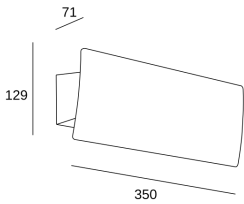

### TECHNICAL FEATURES

Power (W) : 30W

Total power consumption of light (W) : 34W

Real lumens : 2339

Real lm/W : 69

Correlated Colour Temperature (CCT) : LED warm-white 3000K

Dimming protocol : PHASE CUT

Lens / reflector angle : FLOOD 93°