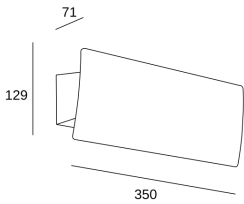

### TECHNICAL FEATURES

IP20

Power (W) : 30W

Total power consumption of light (W) : 34W

Real lumens : 2339

Real lm/W : 69

Correlated Colour Temperature (CCT) : LED warm-white 3000K

Dimming protocol : PHASE CUT