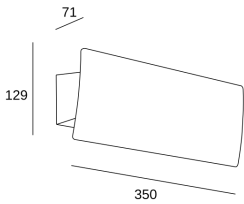

Duna

Gemma Bernal

05-5964-60-M1

Wall fixture Duna LED 30W 3000K Black 2339lm

TECHNICAL FEATURES

Power (W) : 30W

Total power consumption of light (W) : 34W

Real lumens : 2339

Real lm/W : 69

Correlated Colour Temperature (CCT) : LED warm-white 3000K

Dimming protocol : ON-OFF

Lens / reflector angle : FLOOD 93°

UGR : <= 16

Structure material : Aluminium, Aluminium

Structure finish : Black

Service value measurement standard: EN 60879:2019

LOGISTICS

Net weight (kg): 0.93

Packaged weight (kg): 1.29

Packaging: 355mm x 135mm x 75mm