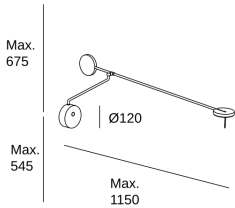

Invisible

Francesc Vilaró

05-5693-05-05

Wall fixture Invisible LED 9W 3000K Black 568lm

TECHNICAL FEATURES

Power (W) : 9W

Total power consumption of light (W) : 11.2W

Real lumens : 568

Real lm/W : 51

Correlated Colour Temperature (CCT) : LED warm-white 3000K

Dimming protocol : TOUCH DIMMING

Lens / reflector angle : FLOOD 94°

Structure material : Aluminium, Steel

Structure finish : Black

Diffuser material : Methacrylate

Packaged weight (kg): 5

Packaging: 1425mm x 190mm x 170mm