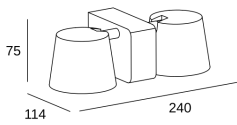

Drone Double

Manel Lluscà

05-5307-CI-F5

Wall fixture Drone Double LED 14W 2700K Brown 613lm

TECHNICAL FEATURES

Power (W) : 14W

Total power consumption of light (W) : 16.3W

Real lumens : 613

Real lm/W : 38

Correlated Colour Temperature (CCT) : LED warm-white 2700K

Dimming protocol : ON-OFF

Lens / reflector angle : FLOOD 95°

Structure material : Aluminium

Structure finish : Brown

Diffuser material : Aluminium