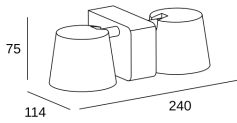

Drone Double

Manel Lluscà

05-5307-CI-21

Wall fixture Drone Double LED 14W 2700K Brown 613lm

TECHNICAL FEATURES

Power (W) : 14W

Total power consumption of light (W) : 16.3W

Real lumens : 613

Real lm/W : 38

Correlated Colour Temperature (CCT) : LED warm-white 2700K

Dimming protocol : ON-OFF

Lens / reflector angle : FLOOD 95°

UGR : <=22

Structure material : Aluminium

Structure finish : Brown

Diffuser material : Aluminium