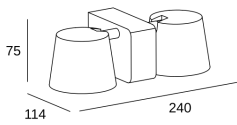

Drone Double

Manel Llusçà

05-5307-CI-06

Wall fixture Drone Double LED 14W 2700K Brown 613lm

TECHNICAL FEATURES

Power (W) : 14W

Total power consumption of light (W) : 16.3W

Real lumens : 613

Real lm/W : 38

Correlated Colour Temperature (CCT) : LED warm-white 2700K

Dimming protocol : ON-OFF

Lens / reflector angle : FLOOD 95°

UGR : <=22

Structure material : Aluminium

Structure finish : Brown

Diffuser material : Aluminium