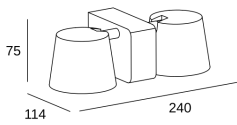

Drone Double

Manel Llusçà

05-5307-14-06

Wall fixture Drone Double LED 14W 2700K White 613lm

TECHNICAL FEATURES

Power (W) : 14W

Total power consumption of light (W) : 16.3W

Real lumens : 613

Real lm/W : 38

Correlated Colour Temperature (CCT) : LED warm-white 2700K

Dimming protocol : ON-OFF

Lens / reflector angle : FLOOD 95°

Structure material : Aluminium

Structure finish : White

Diffuser material : Aluminium