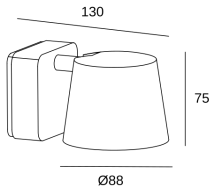

Drone Single

Manel Llusca

05-5306-CI-21

Wall fixture Drone Single LED 7W 2700K Brown 350lm

TECHNICAL FEATURES

Power (W) : 7W

Driver Brand : HEP

Total power consumption of light (W) : 8.6W

Lens / reflector angle : FLOOD 95°

UGR : <=22

Structure material : Aluminium

Structure finish : Brown

Diffuser material : Aluminium

Diffuser finish : Chrome

LUMINOTECHNIC FEATURES

Light source: LED CREE