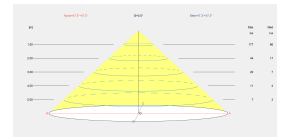

Lens / reflector angle : FLOOD 95°

UGR : <=22

Structure material : Aluminium

Structure finish : Brown

Diffuser material : Aluminium

Diffuser finish : Chrome

LUMINOTECHNIC FEATURES

Light source: LED CREE

CRI: 80

MacAdam steps: 2

Photobiological risk: RG1

UGR

UGR crosswise: 20.3

UGR lengthwise: 20.2

VENTILATION FEATURES

Power used: 8.6W