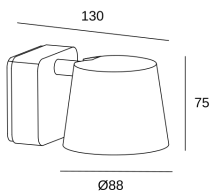

Drone Single

Manel Llusca

05-5306-14-F5

Wall fixture Drone Single LED 7W 2700K White 350lm

TECHNICAL FEATURES

Power (W) : 7W

Total power consumption of light (W) : 8.6W

Real lumens : 350

Real lm/W : 41

Correlated Colour Temperature (CCT) : LED warm-white 2700K

Dimming protocol : ON-OFF

Lens / reflector angle : FLOOD 95°

UGR : <=22

Structure material : Aluminium

Structure finish : White

Diffuser material : Aluminium