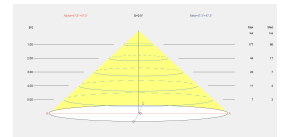

CRI: 80

MacAdam steps: 2

Photobiological risk: RG1

UGR

UGR crosswise: 20.3

UGR lengthwise: 20.2

VENTILATION FEATURES

Power used: 8.6W