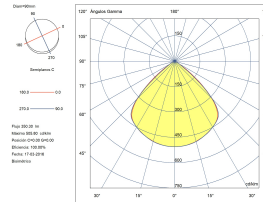

CRI: 80

MacAdam steps: 2

Photobiological risk: RG1

UGR

UGR crosswise: 20.3

UGR lengthwise: 20.2

VENTILATION FEATURES

Power used: 8.6W