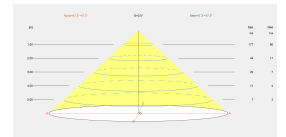

CRI: 80

MacAdam steps: 2

Photobiological risk: RG1

UGR

UGR crosswise: 20.3

UGR lengthwise: 20.2

VENTILATION FEATURES

Power used: 8.6W