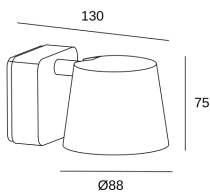

Drone Single

Manel Llusca

05-5306-14-21

Wall fixture Drone Single LED 7W 2700K White 350lm

TECHNICAL FEATURES

Power (W) : 7W

Total power consumption of light (W) : 8.6W

Real lumens : 350

Real lm/W : 41

Correlated Colour Temperature (CCT) : LED warm-white 2700K

Dimming protocol : ON-OFF

Lens / reflector angle : FLOOD 95°

UGR : <=22

Structure material : Aluminium

Structure finish : White

Diffuser material : Aluminium