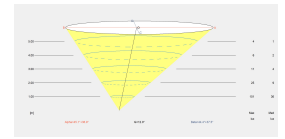

LOGISTICS

Net weight (kg): 1.06

Packaged weight (kg): 1.21

Packaging: 230mm x 105mm x 105mm

6 Un