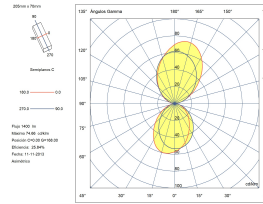

LOGISTICS

Net weight (kg): 1.06

Packaged weight (kg): 1.21

Packaging: 230mm x 105mm x 105mm

6 Un