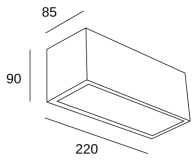

Lia

05-4401-14-B8

Wall fixture Lia E27 15W White 362lm

TECHNICAL FEATURES

IP44

Total power consumption of light (W) : 60W

Real lumens : 362

Real lm/W : 6

Lens / reflector angle : FLOOD 82°

Structure material : Aluminium

Structure finish : White

Diffuser material : Glass

Diffuser finish : Satin

Max. size of light bulb : 160/70 mm

Recommended light bulb : E27

Smart Compatible

Lampholder	Quantity	Light source power (W)
E27	4	Max. power 15W

LOGISTICS

Net weight (kg): 1.06

Packaged weight (kg): 1.21

Packaging: 230mm x 105mm x 105mm

6 Un