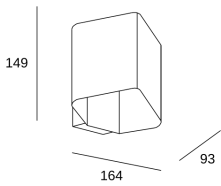

TECHNICAL FEATURES

Power (W) : 7.5W

Total power consumption of light (W) : 9.7W

Real lumens : 457

Real lm/W : 47

Correlated Colour Temperature (CCT) : LED warm-white 3000K

Dimming protocol : ON-OFF

UGR : <=16

Structure material : Aluminium

Structure finish : White

Driver Brand : HEP

Voltage / frequency : 100-240V/50-60Hz

Power Factor : 0.90

Useful life : 50.000h L80B20

Warranty : 5 Years