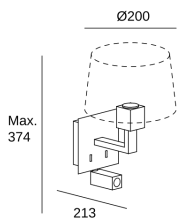

Bali with Reader

05-3218-81-82

Manel Llusçà

Wall fixture Bali E27 60 Satin nickel with Reader LED 2.2 LED warm-white 3000K Satin nickel 125.
Shade not included.

TECHNICAL FEATURES

Power (W)-1 : Max. power 15W

Packaging: 270mm x 200mm x 200mm