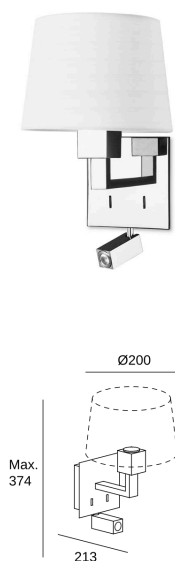

LEDS C4[®]

Bali with Reader

Manel Llusçà

05-3218-21-82

Wall fixture Bali E27 60 Chrome 644 with Reader LED 2.2 LED warm-white 3000K Chrome 125. Shade not included.

TECHNICAL FEATURES

Power (W)-1 : Max. power 15W

Power (W)-2 : 2.1W

Total power consumption of light (W) : 18W

Real lumens : 644

Real lm/W : 36

Lens / reflector angle : FLOOD 64°

UGR : <=16

Structure material : Steel, Aluminium

Structure finish : Chrome