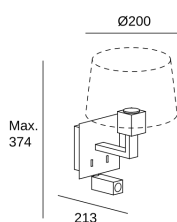

### TECHNICAL FEATURES

Power (W)-1 : 2.2W  
Power (W)-2 : Max. power 15W  
Total power consumption of light (W) : 18W  
Real lumens : 125  
Real lm/W : 7  
Lens / reflector angle : FLOOD 64°  
Structure material : Steel, Aluminium  
Structure finish : Bronze  
Recommended light bulb-2 : E27