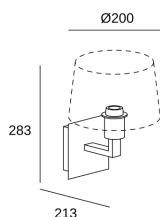

Bali

Manel Llusçà

05-3217-81-82

Wall fixture Bali E27 60 Satin nickel. Shade not included.

TECHNICAL FEATURES

IP20

Power (W) : Max. power 15W

Voltage / frequency : 100-240V/50-60Hz

Total power consumption of light (W) : 15W

Warranty : 5 Years

Structure material : Steel, Aluminium

Structure finish : Satin nickel

Recommended light bulb : E27

Smart Compatible

- 71-8219-00-00: Light For Life
- 71-A697-00-00: Casambi

LUMINOTECHNIC FEATURES

Lampholder: 1 x E27

VENTILATION FEATURES

Power used: 15W

Service value measurement standard: EN 60879:2019

LOGISTICS

Net weight (kg): 0.72

Packaged weight (kg): 1.02

Packaging: 225mm x 200mm x 200mm