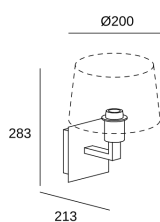

Bali

Manel Llusçà

05-3217-21-82

Wall fixture Bali E27 60 Chrome. Shade not included.

TECHNICAL FEATURES

IP20

Power (W) : Max. power 15W

Voltage / frequency : 100-240V/50-60Hz

LUMINOTECHNIC FEATURES

Lampholder: 1 x E27

VENTILATION FEATURES

Power used: 15W

Service value measurement standard: EN 60879:2019

LOGISTICS

Net weight (kg): 0.72

Packaged weight (kg): 1.02

Packaging: 225mm x 200mm x 200mm