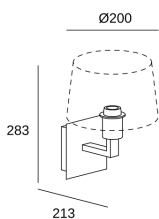

Bali

Manel Llusçà

05-3217-19-82

Wall fixture Bali E27 60 Bronze. Shade not included.

TECHNICAL FEATURES

IP20

Power (W) : Max. power 15W

Voltage / frequency : 100-240V/50-60Hz

LUMINOTECHNIC FEATURES

Lampholder: 1 x E27

VENTILATION FEATURES

Power used: 15W

Service value measurement standard: EN 60879:2019

LOGISTICS

Net weight (kg): 0.72

Packaged weight (kg): 1.02

Packaging: 225mm x 200mm x 200mm