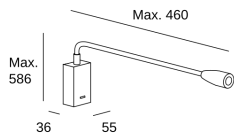

Bed Rectangular

05-2831-34-34

Reading lights Bed Rectangular LED 2.2W LED warm-white 3000K ON-OFF Grey 127lm

TECHNICAL FEATURES

Total power consumption of light (W) : 3.5W

Real lumens : 127

Real lm/W : 36

Correlated Colour Temperature (CCT) : LED warm-white 3000K

Lens / reflector angle : SPOT 20°

UGR : <=22

Structure material : Steel

Structure finish : Grey

Driver Brand : HEP

Voltage / frequency : 100-277V/50-60Hz

Dimming protocol : ON-OFF

Power Factor : 0.60

Packaged weight (kg): 0.61

Packaging: 80mm x 60mm x 580mm