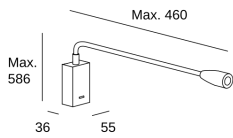

Bed Rectangular

05-2831-05-05

Reading lights Bed Rectangular LED 2.1W LED warm-white 3000K ON-OFF Black 115lm

TECHNICAL FEATURES

Total power consumption of light (W) : 3.5W

Real lumens : 115

Real lm/W : 33

Correlated Colour Temperature (CCT) : LED warm-white 3000K

Lens / reflector angle : MEDIUM 21°

UGR : <=22

Structure material : Aluminium

Structure finish : Black

Driver Brand : HEP

Voltage / frequency : 100-277V/50-60Hz

Dimming protocol : ON-OFF

Power Factor : 0.60

Packaged weight (kg): 0.61

Packaging: 80mm x 60mm x 580mm