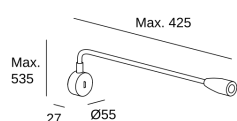

Bed Round

05-2830-81-81

Reading lights Bed Round LED 2.1W LED warm-white 3000K ON-OFF Satin nickel 115lm

TECHNICAL FEATURES

Total power consumption of light (W) : 3.5W

Real lumens : 115

Real lm/W : 33

Correlated Colour Temperature (CCT) : LED warm-white 3000K

Lens / reflector angle : MEDIUM 21°

UGR : <=22

Structure material : Aluminium

Structure finish : Satin nickel

Driver Brand : HEP

Voltage / frequency : 100-277V/50-60Hz

Dimming protocol : ON-OFF

Power Factor : 0.60

Packaged weight (kg): 0.66

Packaging: 80mm x 60mm x 552mm