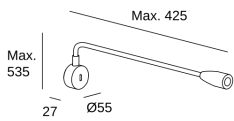

Bed Round

05-2830-34-34

Reading lights Bed Round LED 2.2W LED warm-white 3000K ON-OFF Grey 127lm

TECHNICAL FEATURES

Total power consumption of light (W) : 3.5W

Driver Brand : HEP

Real lumens : 127

Voltage / frequency : 100-277V/50-60Hz

Real lm/W : 36

Dimming protocol : ON-OFF

Correlated Colour Temperature (CCT) : LED warm-white 3000K

Power Factor : 0.60

Lens / reflector angle : SPOT 20°

THD% : 200

UGR : <=22

Useful life : 50.000h L80B20

Structure material : Aluminium

Warranty : 5 Years

Structure finish : Grey

Easily recycled luminaire

LUMINOTECHNIC FEATURES

Lampholder	Quantity	Light source power (W)
LED	1	2.2W

LOGISTICS

Net weight (kg): 0.5

Packaged weight (kg): 0.66

Packaging: 80mm x 60mm x 552mm