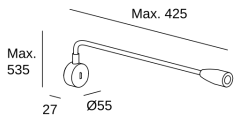

LUMINOTECHNIC FEATURES

Lampholder	Quantity	Light source power (W)
LED	1	2.2W