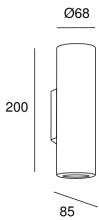

Pipe

05-2759-DL-DL

Wall fixture Pipe GU10 50W Gold

TECHNICAL FEATURES

Power (W) : Max. power 50W
Total power consumption of light (W) : 100W
Structure material : Aluminium, Steel
Structure finish : Gold
Recommended light bulb : GU10
Smart Compatible
 - 71-8220-00-00: LightForLife

Voltage / frequency : 100-240V/50-60Hz
Warranty : 5 Years
Max. temperature : 25°C
Energy efficiency : Light bulb not included

LUMINOTECHNIC FEATURES

Lampholder: 2 x GU10

LOGISTICS

Net weight (kg): 0.55
Packaged weight (kg): 0.69
Packaging: 125mm x 80mm x 235mm