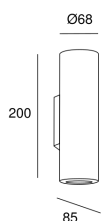

Pipe

05-2759-14-05

Wall fixture Pipe GU10 50W White Black

TECHNICAL FEATURES

IP23

Power (W) : Max. power 50W

Total power consumption of light (W) : 100W

Structure material : Aluminium, Steel

LUMINOTECHNIC FEATURES

Lampholder: 2 x GU10

LOGISTICS

Net weight (kg): 0.55

Packaged weight (kg): 0.69

Packaging: 125mm x 80mm x 235mm

 8 Un