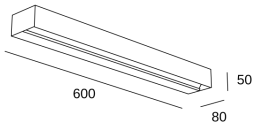

Lia LED 600mm

05-2705-81-81

Wall fixture Lia LED 600mm LED 20.8W 3000K Satin nickel 1635lm

TECHNICAL FEATURES

Total power consumption of light (W) : 23.1W

Real lumens : 1635

Real lm/W : 71

Correlated Colour Temperature (CCT) : LED warm-white 3000K

Lens / reflector angle : HORIZONTAL 136°

Structure material : Steel

Structure finish : Satin nickel

Diffuser material : Polycarbonate

Diffuser finish : Opal

Voltage / frequency : 100-240V/50-60Hz

Dimming protocol : ON-OFF

Packaging: 660mm x 100mm x 130mm