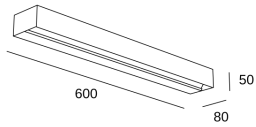

Lia LED 600mm

05-2705-14-14

Wall fixture Lia LED 600mm LED 23.1W 3000K White 1798lm

TECHNICAL FEATURES

Total power consumption of light (W) : 26.2W

Real lumens : 1798

Real lm/W : 69

Correlated Colour Temperature (CCT) : LED warm-white 3000K

Lens / reflector angle : HORIZONTAL 136°

Structure material : Steel

Structure finish : White

Diffuser material : Polycarbonate

Diffuser finish : Opal

Voltage / frequency : 100-240V/50-60Hz

Dimming protocol : ON-OFF

Packaging: 660mm x 100mm x 130mm