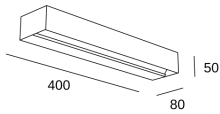

### TECHNICAL FEATURES

Total power consumption of light (W) : 16.7W

Real lumens : 1019

Real lm/W : 61

Correlated Colour Temperature (CCT) : LED warm-white 3000K

Lens / reflector angle : HORIZONTAL 134°

Structure material : Steel