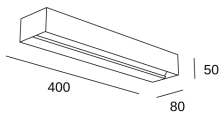

### TECHNICAL FEATURES

Total power consumption of light (W) : 16.7W

Real lumens : 1019

Real lm/W : 61

Correlated Colour Temperature (CCT) : LED warm-white 3000K

Lens / reflector angle : HORIZONTAL 134°

Structure material : Steel