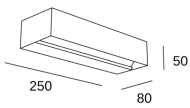

Lia LED 250mm

05-2703-81-81

Wall fixture Lia LED 250mm LED 6.7W 3000K Satin nickel 544lm

TECHNICAL FEATURES

Total power consumption of light (W) : 8.8W

Real lumens : 544

Real lm/W : 62

Correlated Colour Temperature (CCT) : LED warm-white 3000K

Lens / reflector angle : HORIZONTAL 135°

Structure material : Steel

Structure finish : Satin nickel

Diffuser material : Polycarbonate

Diffuser finish : Opal

Voltage / frequency : 100-240V/50-60Hz

Dimming protocol : ON-OFF

Packaging: 310mm x 100mm x 130mm