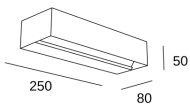

Lia LED 250mm

05-2703-14-14

Wall fixture Lia LED 250mm LED 6.7W 3000K White 544lm

TECHNICAL FEATURES

IP20

Total power consumption of light (W) : 8.8W

Real lumens : 544

Real lm/W : 62

Correlated Colour Temperature (CCT) : LED warm-white 3000K

Lens / reflector angle : HORIZONTAL 135°

Structure material : Steel

Structure finish : White

Diffuser material : Polycarbonate

Diffuser finish : Opal