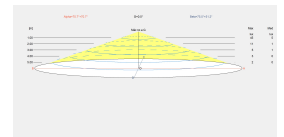

Photobiological risk: RG1

UGR

UGR crosswise: 14.1

UGR lengthwise: 6.8

VENTILATION FEATURES

Power used: 6.5W

Service value measurement standard: EN 60879:2019

LOGISTICS