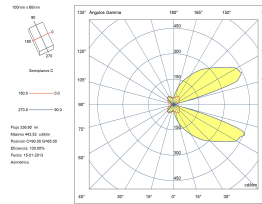

Photobiological risk: RG1

UGR

UGR crosswise: 14.1

UGR lengthwise: 6.8

VENTILATION FEATURES

Power used: 6.5W

Service value measurement standard: EN 60879:2019

LOGISTICS