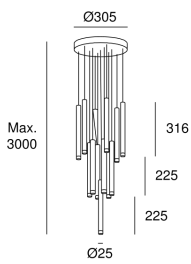

## Candle 14 Bodies Chandelier

Benedito Design

00-8320-60-60

### TECHNICAL FEATURES

Power (W) : 40.3W

Total power consumption of light (W) : 45.4W

Real lumens : 2194

Real lm/W : 48

Correlated Colour Temperature (CCT) : LED warm-white 2700K

Tipus Regulació : 0/1...10V

Structure material : Steel, Aluminium

Structure finish : Black

Diffuser material : Methacrylate

Diffuser finish : Transparent

Brand : TCI

Voltage / frequency : 100-240V/50-60Hz

Power Factor : 0.98

Useful life : 50.000h L80B20