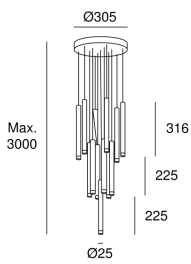

Candle 14 Bodies Chandelier

Benedito Design

00-8320-60-27

TECHNICAL FEATURES

Power (W) : 40.3W

Total power consumption of light (W) : 45.4W

Real lumens : 2194

Real lm/W : 48

Correlated Colour Temperature (CCT) : LED warm-white 2700K

Tipus Regulació : 0/1...10V

Structure material : Steel, Aluminium

Structure finish : Black, Brass

Diffuser material : Methacrylate

Diffuser finish : Transparent

Packaged weight (kg): 7.75

Packaging: TBDmm x TBDmm x TBDmm