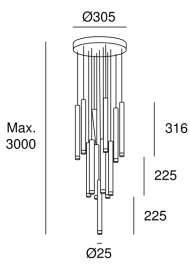

## Candle 14 Bodies Chandelier

00-8319-60-60

Benedito Design

### TECHNICAL FEATURES

Power (W) : 40.3W

Total power consumption of light (W) : 45.4W

Real lumens : 2194

Real lm/W : 48

Correlated Colour Temperature (CCT) : LED warm-white 2700K

Tipus Regulació : DALI

Structure material : Steel, Aluminium