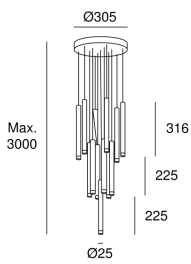

Candle 14 Bodies Chandelier

Benedito Design

00-8319-60-27

TECHNICAL FEATURES

Power (W) : 40.3W

Total power consumption of light (W) : 45.4W

Real lumens : 2194

Real lm/W : 48

Correlated Colour Temperature (CCT) : LED warm-white 2700K

Tipus Regulació : DALI

Structure material : Steel, Aluminium

Structure finish : Black, Brass

Diffuser material : Methacrylate

Diffuser finish : Transparent

Packaged weight (kg): 7.75

Packaging: TBDmm x TBDmm x TBDmm