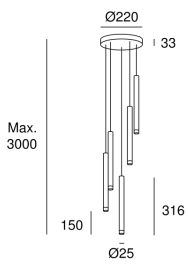

## Candle 5 Bodies Chandelier

Benedito Design

**00-8318-60-60**

### TECHNICAL FEATURES

Power (W) : 15.6W

Total power consumption of light (W) : 16.8W

Real lumens : 844

Real lm/W : 50

Correlated Colour Temperature (CCT) : LED warm-white 2700K

Tipus Regulació : 0/1...10V

Structure material : Steel, Aluminium