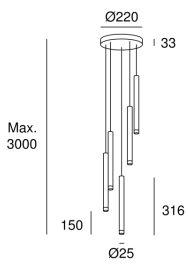

Candle 5 Bodies Chandelier

Benedito Design

00-8318-60-27

TECHNICAL FEATURES

Power (W) : 15.6W

Total power consumption of light (W) : 16.8W

Real lumens : 844

Real lm/W : 50

Correlated Colour Temperature (CCT) : LED warm-white 2700K

Tipus Regulació : 0/1...10V

Structure material : Steel, Aluminium

Structure finish : Black, Brass

Diffuser material : Methacrylate

Diffuser finish : Transparent

Packaged weight (kg): 3.6

Packaging: TBDmm x TBDmm x TBDmm