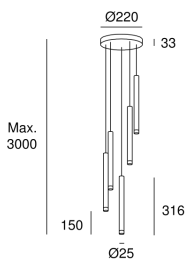

## Candle 5 Bodies Chandelier

Benedito Design

00-8317-60-60

### TECHNICAL FEATURES

Power (W) : 15.6W

Total power consumption of light (W) : 16.8W

Real lumens : 844

Real lm/W : 50

Correlated Colour Temperature (CCT) : LED warm-white 2700K

Tipus Regulació : DALI

Structure material : Steel, Aluminium